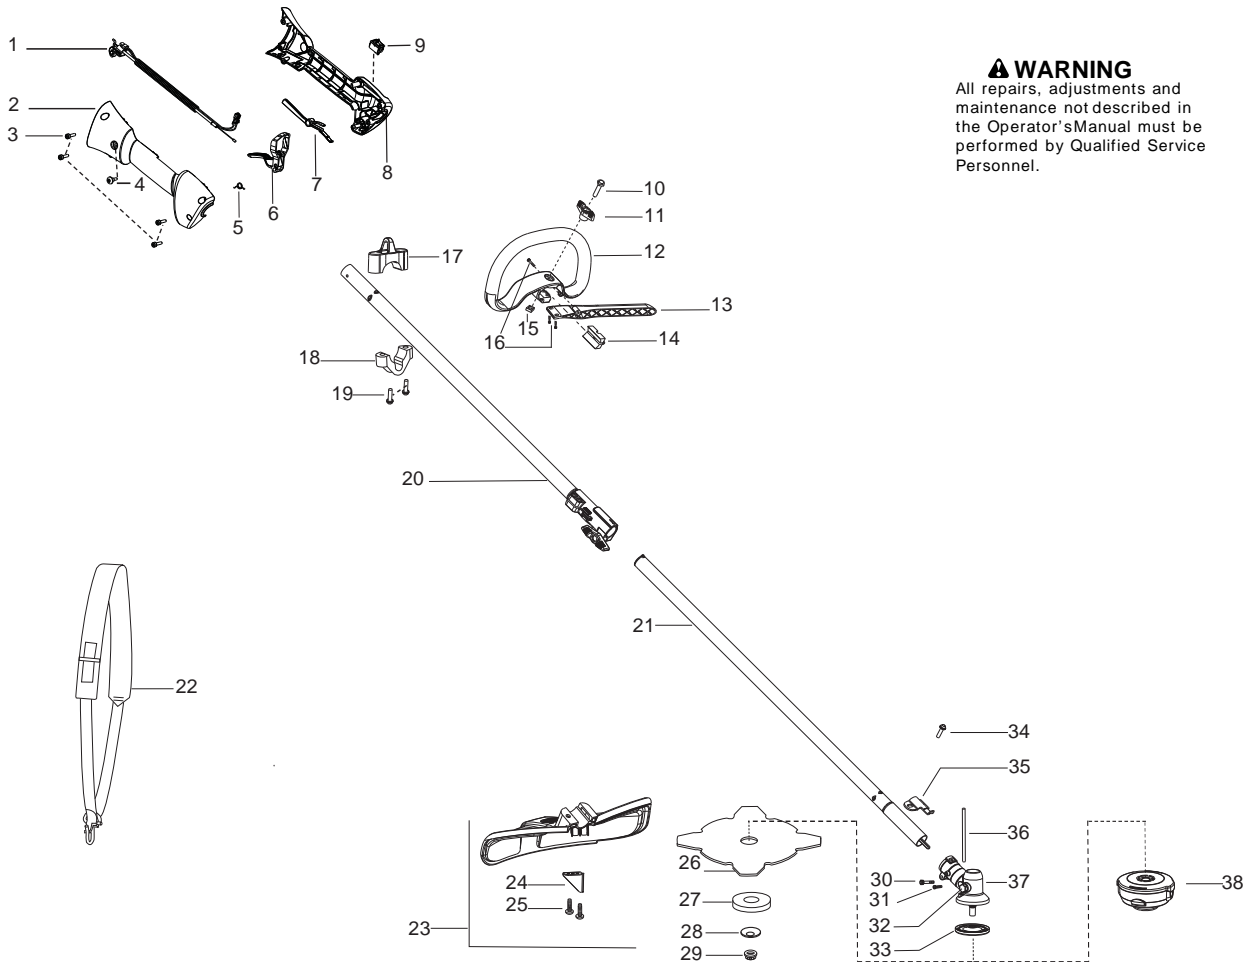

Parts List No. 577503801		Husqvarna ® PARTS LIST	MODEL 128DJX (US/CAN)
Date 05/15/12	Replaces 577503801 - 01/27/11		NOTE : Illustration may differ from actual model due to design changes.

⚠ WARNING
All repairs, adjustments and maintenance not described in the Operator's Manual must be performed by Qualified Service Personnel.

Ref.	Part No.	Description	Ref.	Part No.	Description
1.	576139401	Assy-Cable/Wire Harness	23.	545030901	Kit - Shield (24,25,34)
2.	545223001	Housing-Throttle (RH)	24.	530052286	Limiter - Line
3.	530016449	Screw	25.	530015814	Screw
4.	530015805	Screw	26.	504001303	Blade - Grass
5.	530016454	Spring-Trigger	27.	503890101	Cup - Support
6.	574355301	Trigger	28.	537285601	Support Flange
7.	574355401	Lockout-Throttle	29.	503856301	Locknut - Blade
8.	545223201	Housing-Throttle (LH)	30.	530016014	Screw
9.	545049309	Kit-Switch	31.	545003902	Screw
10.	725238051	Screw	32.	575724601	Grease Plug - 9mm
11.	503879001	Knob	33.	537234901	Driver Disc.
12.	503871907	Handle Loop	34.	530015771	Screw
13.	503997804	Handle J Plastic	35.	530057554	Bracket - Shield
14.	503940301	Spacer	36.	502285901	Pin - Locking
15.	502197101	Nut - Square M6	37.	530096295	Assy - Gearbox
16.	574181501	Screw	38.	537338306	Assy - T25 Cutting Head
17.	545113301	Clamp - Harness (upper)	Not Shown		
18.	545056601	Clamp - Harness (lower)	577387001	Manual	
19.	530015940	Screw	537312901	Guard - Transport	
20.	545006074	Kit - Driveshaft Upper (Incl. flex)	530031159	Wrench - Hex (5/32")	
21.	545180849	Kit - Driveshaft Lower (Incl. flex ,30,31,35,37)	502114602	Wrench - Spark Plug	
22.	537216202	Harness - w/o warning			

✓ = New Part Number For This IPL

★ = Refer to the Service Reference Indicated for more information.(Located at the END of the IPL)

Parts List No. 577503801		Husqvarna ® PARTS LIST	MODEL 128DJX (US/CAN)
Date 05/15/12	Replaces 577503801 - 01/27/11		NOTE : Illustration may differ from actual model due to design changes.