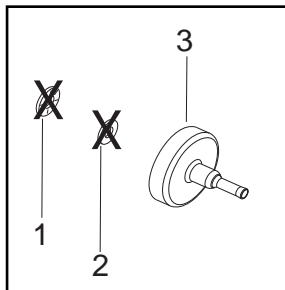

Serial Number - 2012-091N and higher, please use the following parts:

- Ref.# 1 - Thrust Bearing is NOT REQUIRED
- Ref.# 2 - Thrust Washer is NOT REQUIRED
- Ref.# 3 - 580446601 - Kit - Clutch Drum

***** Service Reference *****

Note : Due to product improvements, your unit may have a different gas tank assembly and fuel cap.
Please refer to the serial number on your unit and order the parts below.

Serial Number - 2009-001N thru 2012-090N, please use the following parts:

- Page 2, Ref.# 14 - 530069599 Kit - Fuel Line
- Page 2, Ref.# 16 - 530150350 Cap - Fuel
- Page 2, Ref.# 19 - 545180870 Kit - Fuel Tank Assembly

Serial Number - 2012-091N and higher, please use the following parts:

- Page 2, Ref.# 14 - ----- (REF. # 19)
- Page 2, Ref.# 16 - 578931501 Cap - Fuel
- Page 2, Ref.# 19 - 578942901 Assembly - Fuel Tank