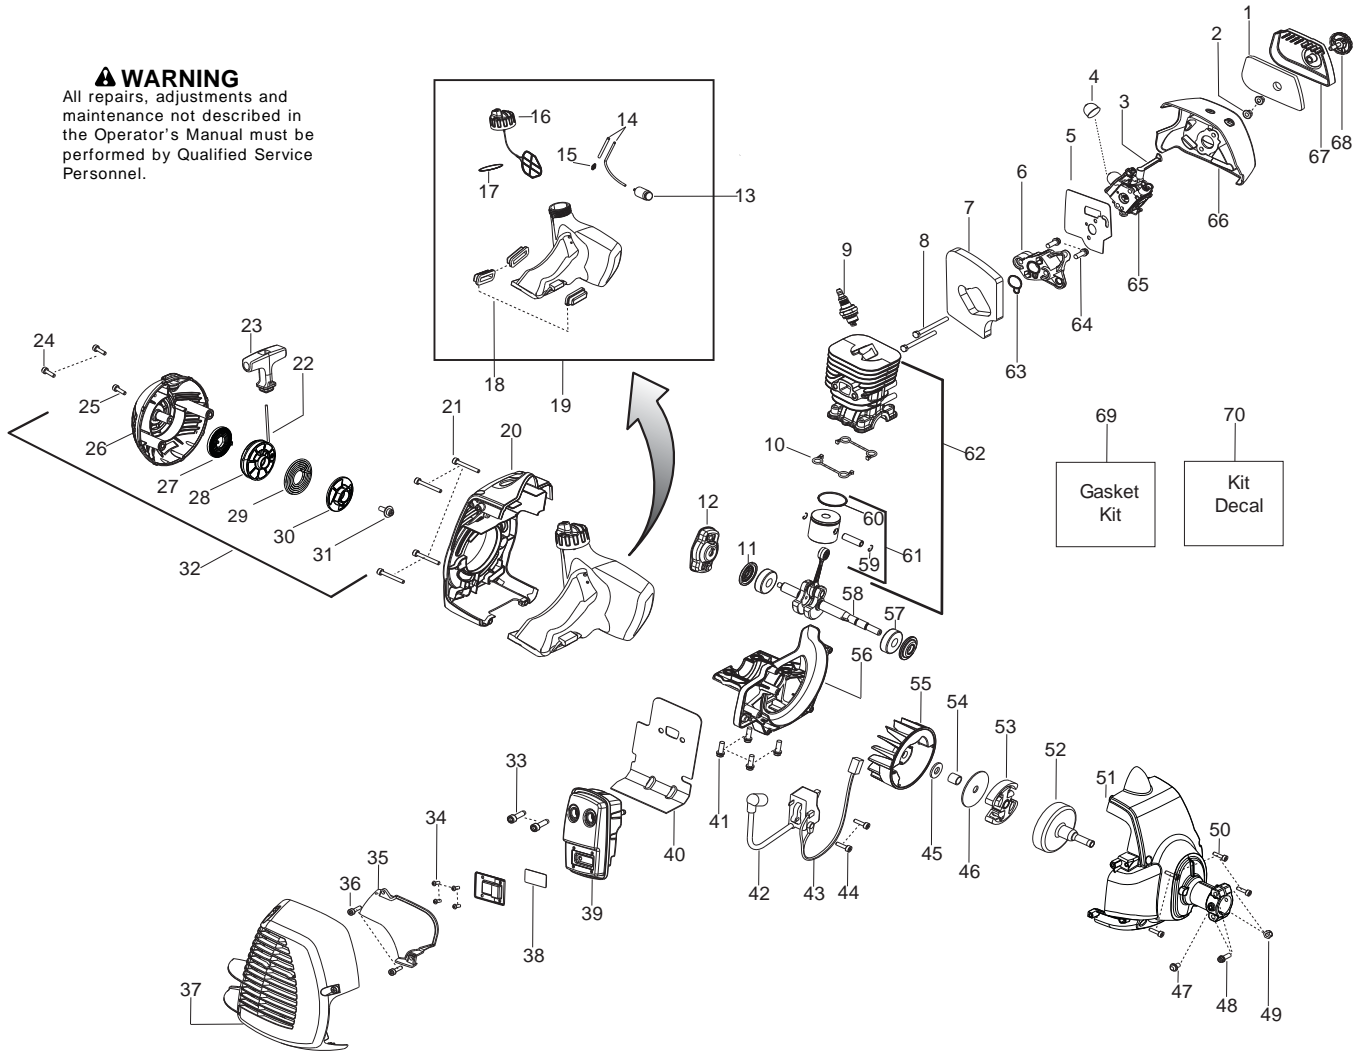

⚠ WARNING

All repairs, adjustments and maintenance not described in the Operator's Manual must be performed by Qualified Service Personnel.

Ref.	Part No.	Description	Ref.	Part No.	Description	Ref.	Part No.	Description
1.	530150253	Filter	26.	525455501	Hsg.-Starter	47.	530015805	Screw
2.	530016101	Nut-Carb. Screw	27.	545008087	Kit-Spring	48.	530015774	Screw
3.	530057844	Lever - Choke	28.	579066801	Kit-Starter Pulley	49.	530015768	Nut
4.	530058709	Bulb-Purge	29.	578465101	Spring - Driver	50.	530016456	Screw
5.	545008086	Kit-Carb. Gasket (Incl. 7,63)	30.	579366201	Pulley-Driver	51.	545205201	Assy-Fan Housing
6.	530035596	Adaptor-Carb.	31.	530016468	Screw	52.	★★★★★	Assy-Clutch Drum
7.	-----	Foam-Gasket (Ref.# 5,69)	32.	579063101	Assy-Starter Hsg. (Incl. 22,23, 25-31)	53.	530055122	Assy-Clutch
8.	530016400	Bolt	33.	530058982	Bolt-Muffler	54.	530057852	Spacer
9.	952030201	Plug-Spark (RCJ-8Y)	34.	530015241	Screw	55.	530039242	Flywheel
10.	-----	Seal-Cylinder (Ref.# 69)	35.	530150440	Shield-Heat	56.	545195601	Crankcase-Cast
11.	-----	Seal-Crankshaft (Ref.# 69)	36.	530016449	Screw	57.	545013401	Bearing
12.	503873305	Assy-Starter Pawl	37.	576215001	Kit - Muffler Guard (Incl. Screws)	58.	545195202	Assy-Crankshaft
13.	530095646	Assy-Fuel Filter	38.	545030501	Kit-Spark (Incl. 34)	59.	530015162	Retainer-Piston Pin
14.	★★★★★	Kit-Fuel Line (Incl. 15)	39.	574031502	Kit-Muffler (Incl. 33,34,38,40)	60.	530019283	Ring-Piston
15.	530023877	Fitting-Fuel line	40.	-----	Gasket (Ref.# 39,69)	61.	545081814	Kit-Piston (Incl. 59,60)
16.	★★★★★	Assy-Cap w/ret.(Incl. 17)	41.	530015897	Screw	62.	545008083	Kit-Piston/Cyl.(Incl. 61)
17.	-----	O-ring (Ref.# 16,19,69)	42.	545046701	Module	63.	-----	Seal-adaptor (Ref.# 5,69)
18.	530059780	Isolator-Fuel Tank	43.	530039227	Assy-Leadwire	64.	530015897	Screw
19.	★★★★★	Kit-Fuel Tank Assy. (Incl. 14,15,16,17)	44.	530016456	Screw	65.	545081848	Kit-Carb. (Incl. 3,4,5)
20.	576153201	Shroud-Rear	45.	530016463	Washer	66.	576459001	Airbox
21.	530016448	Screw	46.	530094189	Washer-Clutch	67.	530057846	Cover-Air Box
22.	545008079	Kit-Rope				68.	530059796	Assy-Knob
23.	545043204	Handle-Starter				69.	545008084	Kit-Gasket (Incl. 5,7,10,11,17,40,63)
24.	530016426	Screw				70.	577503701	Kit - Decal
25.	530016449	Screw						

✓ = New Part Number For This IPL

★ = Refer to the Service Reference Indicated for more information.(Located at the END of the IPL)